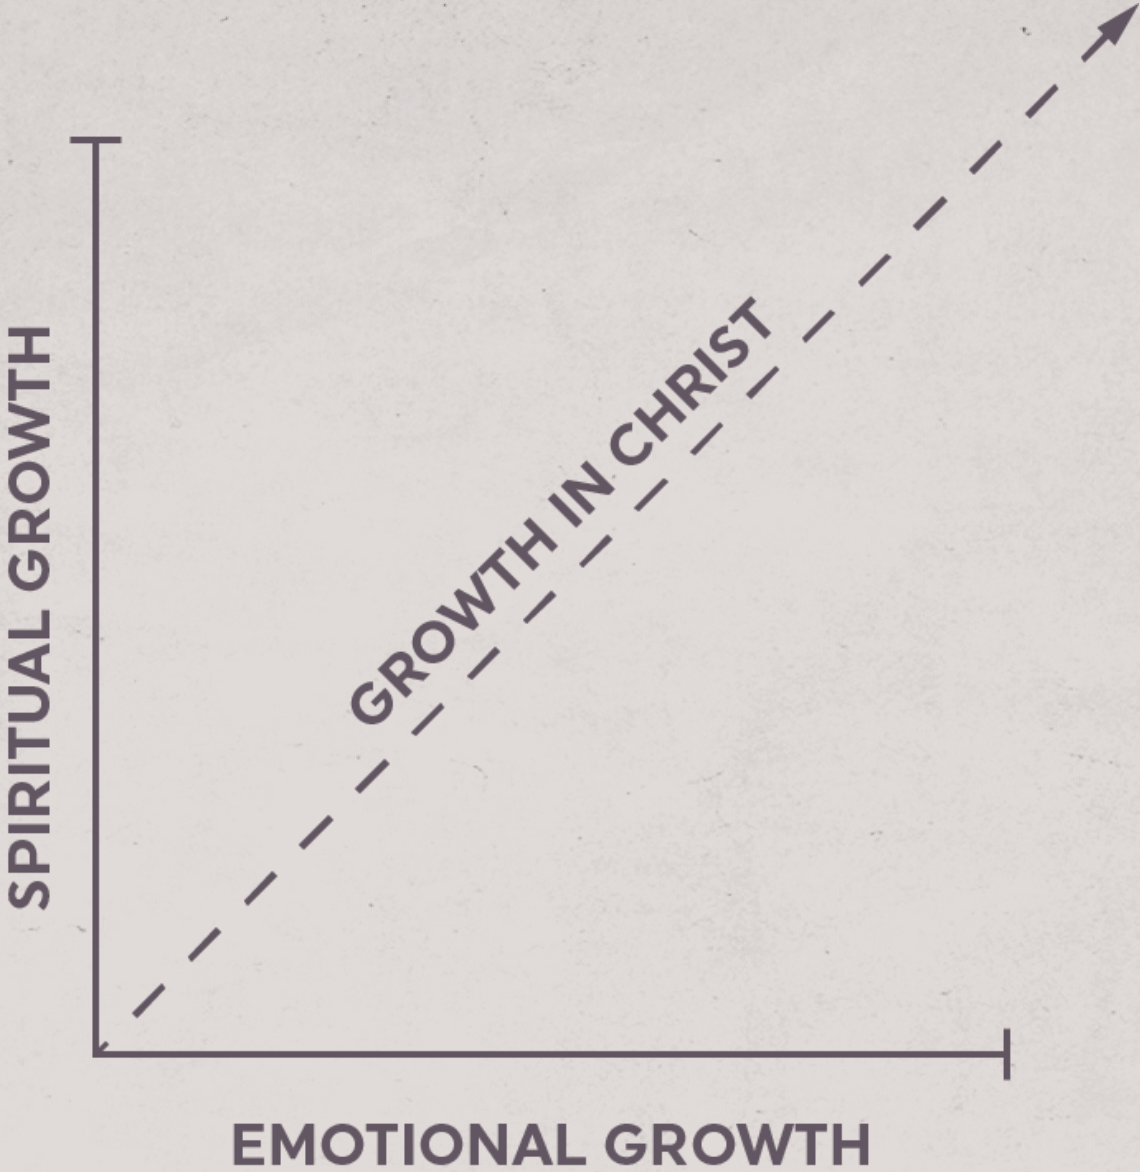

GROWTH IN CHRIST