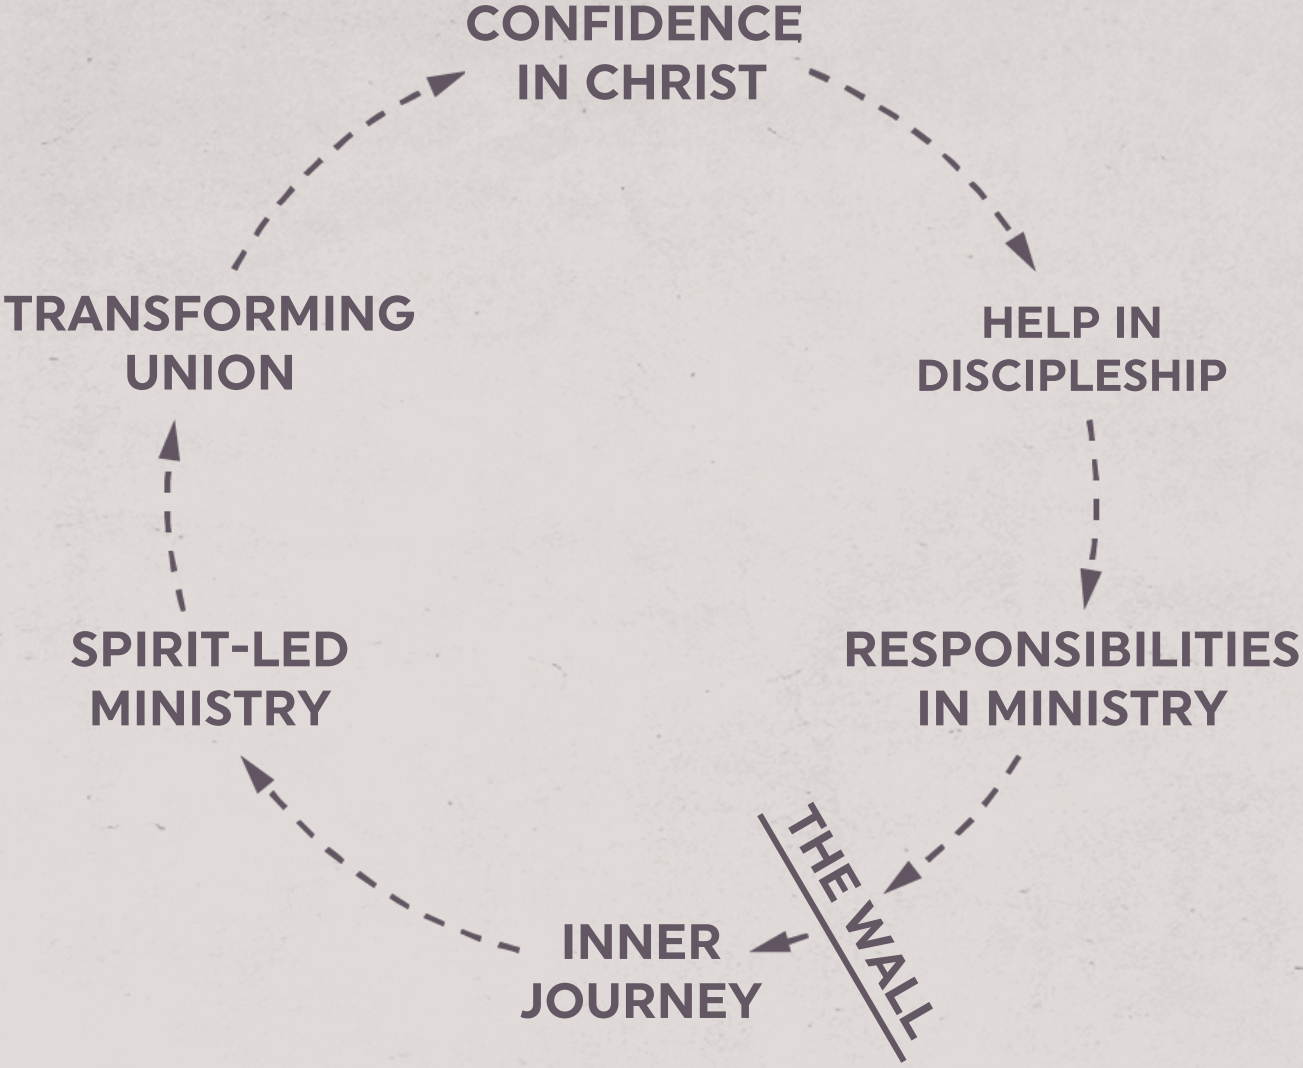

CHRIST STAGES MAP