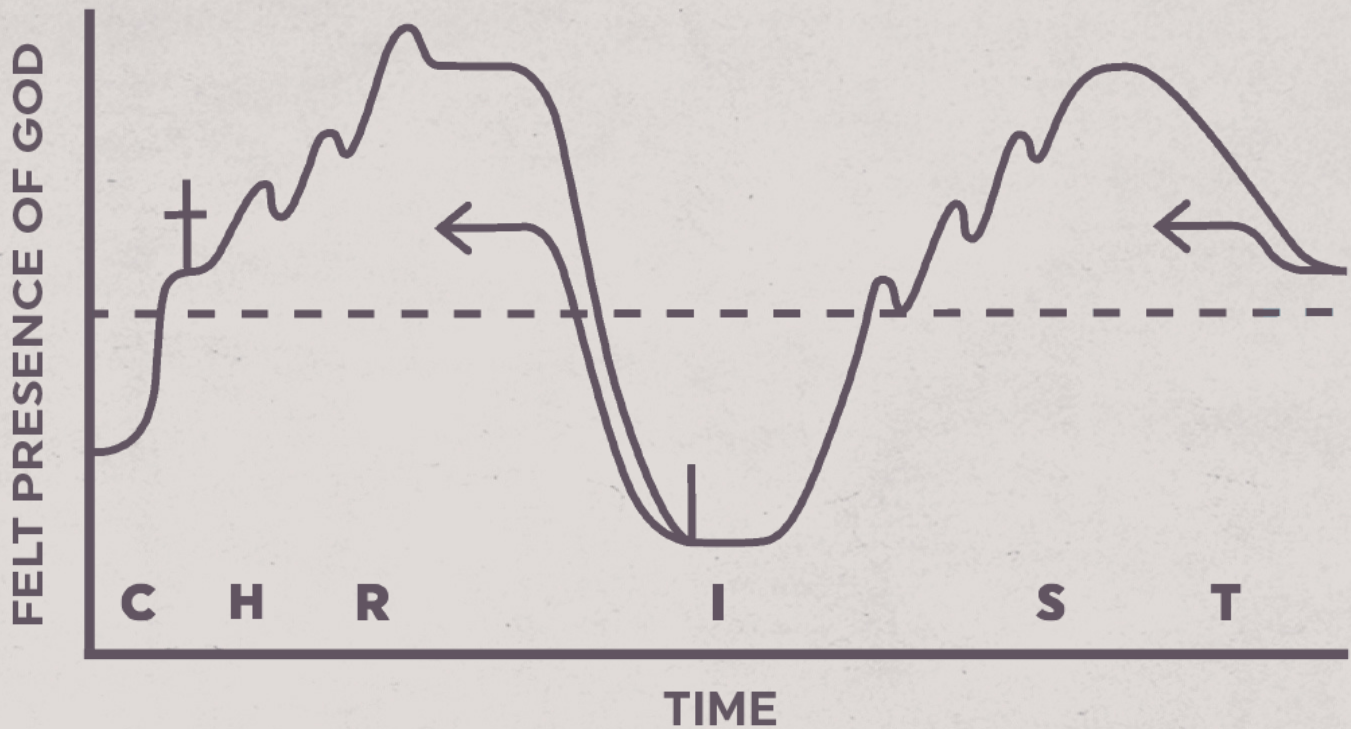

CONSOLATIONS AND DESOLATIONS TIMELINE